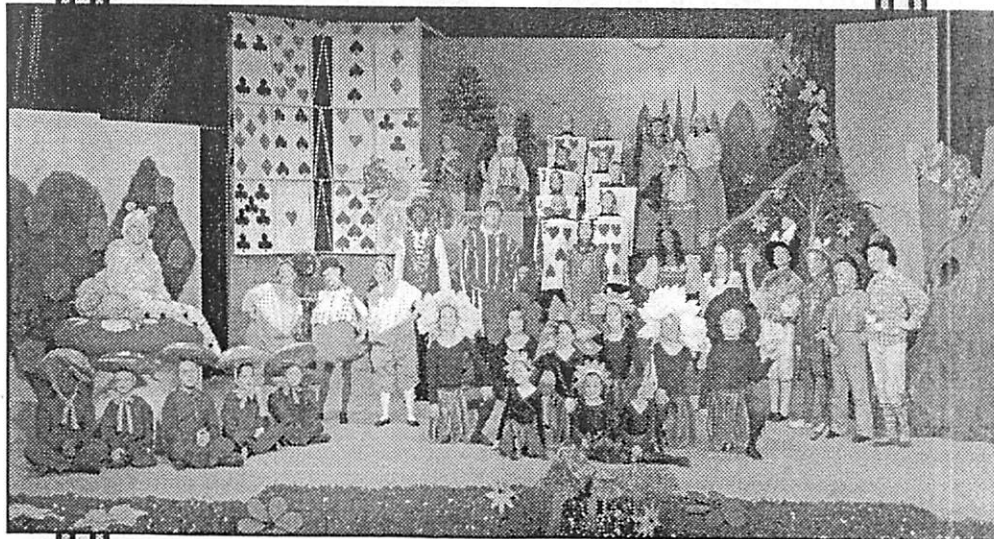

Behind the Scenes

Production Crew

Director.....Pauline Player
Assistant Director.....Lynnette Kenworthy
Asst. Director/Producer.....Jennifer Scott
Stage Manager.....Caroline Turner
Stage Manager.....Eliza Elliott
Stage Director.....Sandy Trowell
Backstage Supervisor.....MJ Uribe
Props.....Robin McLendon,
Kimm Allison, Amber Gross and Lois Allbritton

Costumes.....Pauline Player,
Sandy Trowell, Linda Patelski, Mandy Fitzgerral, Wendy
Tillman, Lynnette Kenworthy, Erica Shaffer, Jack Cook,
Shannon Cook, Jody Leonard, and crew.

Set Design.....Lynnette Kenworthy, Linda Patelski
and Pauline Player

Artistic Design.....Linda Patelski
Lights and Sound.....Kimm Allison and Jessica McKay
Publicity.....Pauline Player, Joanne Griner
and Jennifer Scott

Concessions.....Kelly Turner
Music.....Composer Michael Sirota

Set Construction.....We are pleased to
announce we had TOO MANY individuals helping is to list
all the names! Thank you to each and every one of you!!!

A special thank you to Warren Turner, Kimm Allison and
Sue Van Nortwick for all their help.

Congratulations to
Hailee Hathcock
and the
entire cast of
Alice in
Wonderland!

Cast picture sponsored by Fresh Beginnings®